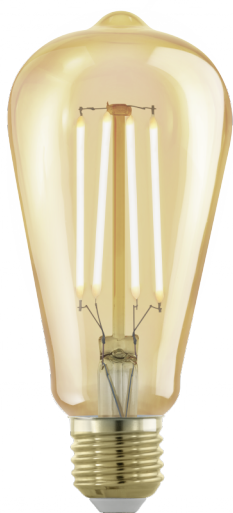

110067 LM_LED_E27 - V1

Завантажено з e27.com.ua

COMMISSION DELEGATED REGULATION (EU) 2019/2015
with regard to energy labelling of light sources

EGLO Leuchten GmbH, Heiligkreuz 22, 6136 Pill, AT

General Information

Trade mark	EGLO
Material number	110067
Type	Bulb
Light colour Complete	WARM WHITE
Illuminant Type (1)	E27-LED-ST64
EAN/UPC	9008606228003

Dimensions

Article Diameter (in mm)	64
Article Length (in mm)	142

110067

LM_LED_E27 - V1

Technical Information

Equivalent power (W)	28
item-number LED-board (1)	110067
Lighting Technology	LED
Directional Light source	No
Lamp cap (Socket)	E27
Mains light source	Yes
Connected light source	No
Colour-tunable light source	No
High luminance light source	No
Dimmable (bulb, board, stripe,...)	Yes
Energy consumption (kWh/1000h)	4
Rated useful lumen	300
Beam angle (°) - at measurement	360
Color temperature (K)	1700
Nominal wattage (W)	4
Standby power (P sb, W)	0
Chromaticity coordinates x (1)	0,5572
Chromaticity coordinates y (1)	0,4053
Color rendering index (CRI)	80
Lamp survival factor @3000h	> = 90 %
Lumen maintenance factor @3000h % in decimal number	0,93