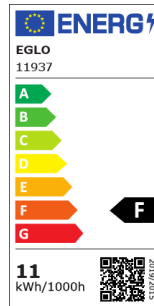

## LM\_LED\_E27 - V1

COMMISSION DELEGATED REGULATION (EU) 2019/2015  
with regard to energy labelling of light sources

EGLO Leuchten GmbH, Heiligkreuz 22, 6136 Pill, AT

### General Information

Trade mark	EGLO
Material number	11937
Type	lightbulb
Light colour Complete	WHITE
Illuminant Type (1)	E27-LED-A60
EAN/UPC	9002759119379
Energy efficiency class (EEI)	F

### Dimensions

Article Diameter (in mm)	60
Article Length (in mm)	123

### Technical Information

Equivalent power (W)	75
Nominal Lifetime (in h)	25,000
item-number LED-board (1)	11937
Lighting Technology	LED
Directional Light source	No
Lamp cap (Socket)	E27
Mains light source	Yes
Connected light source	No
Colour-tunable light source	No
High luminance light source	No
Dimmable (bulb, board, stripe,...)	No
Energy consumption (kWh/1000h)	11
Rated useful lumen	1055
Beam angle (°) - at measurement	360
Color temperature (K)	4000
Nominal wattage (W)	11
Chromaticity coordinates x (1)	0,382
Chromaticity coordinates y (1)	0,3776
Color rendering index (CRI)	90
R9	73
Lamp survival factor @3000h	> = 90 %
Lumen maintenance factor @3000h % in decimal number	0,96
Displacement factor DF (PF)	0,7
Flicker Metric / Pst LM	0,1
Stroboscopic Effect Metric / SVM	0,1