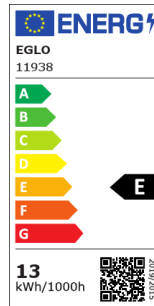

## LM\_LED\_E27 - V1

COMMISSION DELEGATED REGULATION (EU) 2019/2015  
with regard to energy labelling of light sources

EGLO Leuchten GmbH, Heiligkreuz 22, 6136 Pill, AT

### General Information

Trade mark	EGLO
Material number	11938
Type	lightbulb
Light colour Complete	WHITE
Illuminant Type (1)	E27-LED-A60
EAN/UPC	9002759119386
Energy efficiency class (EEI)	E

### Dimensions

Article Diameter (in mm)	60
Article Length (in mm)	116

### Technical Information

Equivalent power (W)	100
item-number LED-board (1)	11938
Lighting Technology	LED
Directional Light source	No
Lamp cap (Socket)	E27
Mains light source	Yes
Connected light source	No
Colour-tunable light source	No
High luminance light source	No
Dimmable (bulb, board, stripe,...)	No
Energy consumption (kWh/1000h)	13
Rated useful lumen	1521
Beam angle (°) - at measurement	360
Color temperature (K)	4000
Nominal wattage (W)	13
Chromaticity coordinates x (1)	0,3852
Chromaticity coordinates y (1)	0,3768
Color rendering index (CRI)	90
R9	83
Lamp survival factor @3000h	> = 90 %
Lumen maintenance factor @3000h % in decimal number	0,96
Displacement factor DF (PF)	0,8
Flicker Metric / Pst LM	0,1
Stroboscopic Effect Metric / SVM	0,2