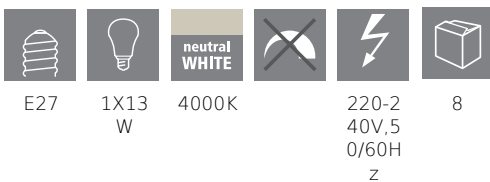

### General Information

Trade mark	EGLO
Material number	11938
Type	lightbulb
Light colour Complete	WHITE
Illuminant Type (1)	E27-LED-A60
EAN/UPC	9002759119386
Energy efficiency class (EEI)	E

### Dimensions

Article Diameter (in mm)	60
Article Length (in mm)	116

### Technical Information

Equivalent power (W)	100
item-number LED-board (1)	11938
Lighting Technology	LED
Directional Light source	No
Lamp cap (Socket)	E27
Mains light source	Yes
Connected light source	No
Colour-tunable light source	No
High luminance light source	No
Dimmable (bulb, board, stripe,...)	No
Energy consumption (kWh/1000h)	13
Rated useful lumen	1521
Beam angle (°) - at measurement	360
Color temperature (K)	4000
Nominal wattage (W)	13
Chromaticity coordinates x (1)	0,3852
Chromaticity coordinates y (1)	0,3768
Color rendering index (CRI)	90
R9	83
Lamp survival factor @3000h	> = 90 %
Lumen maintenance factor @3000h % in decimal number	0,96
Displacement factor DF (PF)	0,8
Flicker Metric / Pst LM	0,1
Stroboscopic Effect Metric / SVM	0,2