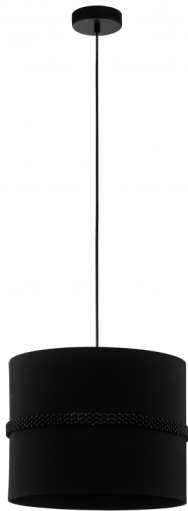

390033

PARAGUAIO

General Information

Material number	390033
Type	pendant light
Product segment	Indoor
Theme	Crystal & Design

Dimensions

Article Height (in mm)	1500
Article Diameter (in mm)	360
Net Weight (in kg)	0.93 Kilogram

Material & Colour

Enclosure Material	steel
Enclosure Colour	black
Cable Colour	textil-cable black
Glass/Shade Material	fabric, glass
Glass/Shade Colour	black

Functionality

Switch Type	without switch
Battery	No