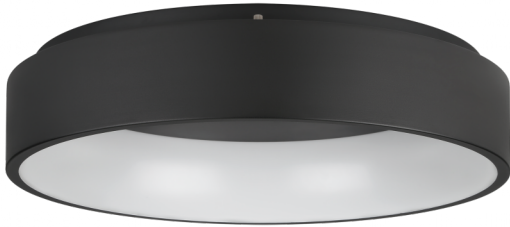

390051

MARGHERA 2

General Information

Material number	390051
Type	ceiling light
Product segment	Indoor
Theme	Crystal & Design

Dimensions

Article Height (in mm)	135
Article Diameter (in mm)	595
Net Weight (in kg)	4.04 Kilogram

Material & Colour

Enclosure Material	steel
Enclosure Colour	black
Glass/Shade Material	plastic
Glass/Shade Colour	white

Functionality

Switch Type	without switch
Battery	No

390051

MARGHERA 2

Technical Information

Protection Degree	IP20
Protection Class	2
Mains Voltage	220-240V,50/60Hz
Dimmable	Yes
max. Wattage (1)	4X8,8W

Illuminant 1

Socket Type (1)	LED
Illuminant Type (1)	LED
Illuminant incl. (1)	Inclusive
Lumen Complete	4200
Kelvin Complete	3000K
Light colour Complete	WARM WHITE
Energy efficiency class (EEI)	E
Dimmable	Yes
Info changeability□light source/driver	LED + driver can be exchanged by a specialist