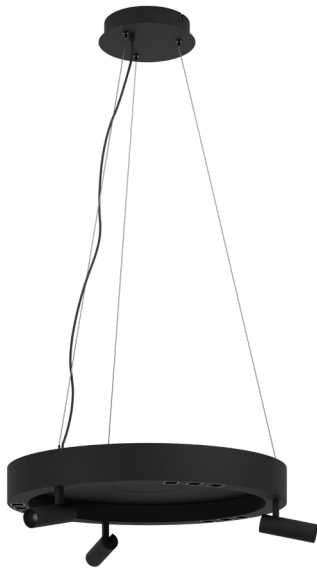

390053

BRUSCOLI

General Information

Material number	390053
Type	pendant light
Product segment	Indoor
Theme	Crystal & Design
Energy efficiency class (EEI)	F

Dimensions

Article Height (in mm)	1500
Article Diameter (in mm)	600
Net Weight (in kg)	5.4

Material & Colour

Enclosure Material	steel
Enclosure Colour	black

Functionality

Switch Type	without switch
Function	remote control incl. control via remote control
Battery	No
Battery Type	AAA; Alkali; LR03; 1,5V; Micro

Illuminant 2

Socket Type (2)	LED
Illuminant Type (2)	LED
Illuminant incl. (2)	Inclusive
Lumen Complete	1440;1920
Kelvin Complete	3000K
Light colour Complete	WARM WHITE;WARM WHITE
Dimmable	Yes
Info changeability□light source/driver	LED + driver can be exchanged by a specialist

LED	warm WHITE	LED	warm WHITE	
3X8W	1440lm	3X8,5W	1920lm	