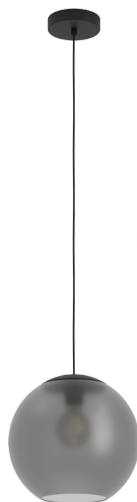

# 390212 ARANGONA

## General Information

Material number	390212
Type	pendant light
Product segment	Indoor
Theme	Crystal & Design

## Dimensions

Article Height (in mm)	1500
Article Diameter (in mm)	300
Net Weight (in kg)	1.33 Kilogram

## Material & Colour

Enclosure Material	steel
Enclosure Colour	black
Cable Colour	textil-cable black
Glass/Shade Material	glass
Glass/Shade Colour	grey matt