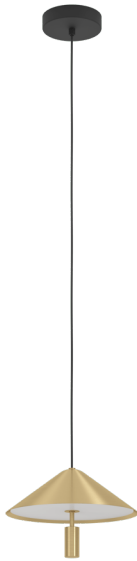

390271

PARAGUAY

General Information

Material number	390271
Type	pendant light
Product segment	Indoor
Theme	Crystal & Design
Energy efficiency class (EEI)	E

Dimensions

Article Height (in mm)	1500
Article Diameter (in mm)	270
Net Weight (in kg)	0.87

Material & Colour

Enclosure Material	steel
Enclosure Colour	black, brushed brass
Cable Colour	black
Glass/Shade Material	plastic
Glass/Shade Colour	white

Functionality

Switch Type	without switch
Battery	No