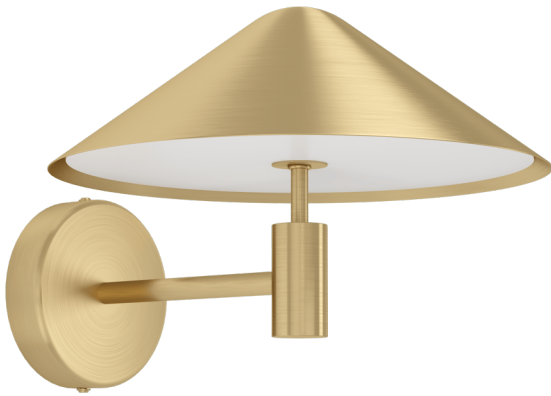

## General Information

Material number	390273
Type	wall light
Product segment	Indoor
Theme	Crystal & Design
Energy efficiency class (EEI)	E

## Material & Colour

Enclosure Material	steel
Enclosure Colour	brushed brass
Glass/Shade Material	plastic
Glass/Shade Colour	white