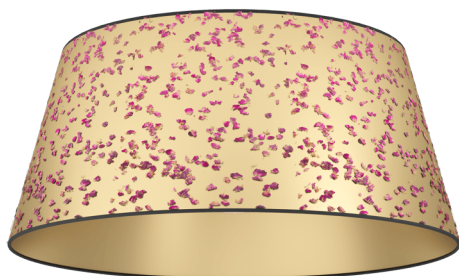

390291 CASTUERA

General Information

Material number	390291
Type	ceiling light
Product segment	Indoor
Theme	Crystal & Design

Dimensions

Article Height (in mm)	225
Article Diameter (in mm)	450
Net Weight (in kg)	0.53

Material & Colour

Enclosure Material	steel
Enclosure Colour	black
Glass/Shade Material	paper with rose petals
Glass/Shade Colour	golden, pink

Functionality

Switch Type	without switch
Battery	No

390291 CASTUERA