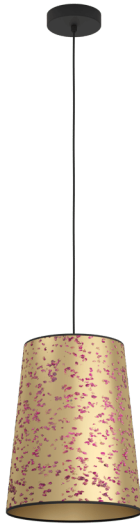

390292

CASTUERA

General Information

Material number	390292
Type	pendant light
Product segment	Indoor
Theme	Crystal & Design

Dimensions

Article Height (in mm)	1500
Article Diameter (in mm)	300
Net Weight (in kg)	1.74

Material & Colour

Enclosure Material	steel
Enclosure Colour	black
Cable Colour	textil-cable black
Glass/Shade Material	paper with rose petals
Glass/Shade Colour	golden, pink

Functionality

Switch Type	without switch
Battery	No