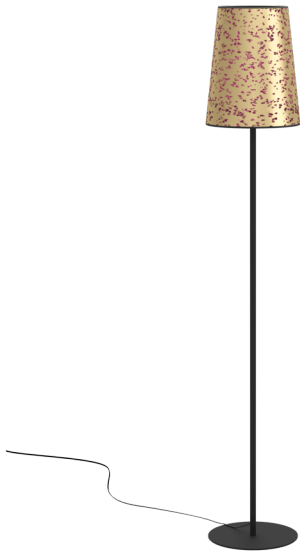

390295 CASTUERA

General Information

Material number	390295
Type	floor light
Product segment	Indoor
Theme	Crystal & Design

Dimensions

Article Height (in mm)	1725
Article Diameter (in mm)	300
Net Weight (in kg)	1.93
Base Diameter (in mm)	295

Material & Colour

Enclosure Material	steel
Enclosure Colour	black
Cable Colour	black
Glass/Shade Material	paper with rose petals
Glass/Shade Colour	golden, pink

Functionality

Switch Type	foot-switch
Battery	No

390295 CASTUERA

Technical Information

Protection Degree	IP20
Protection Class	2
Mains Voltage	220-240V,50/60Hz
Operation Voltage	220-240V,50/60Hz
max. Wattage (1)	1X25W

Illuminant 1

Illuminant Type (1)	E27
Illuminant incl. (1)	Exclusive
Socket Type (1)	E27