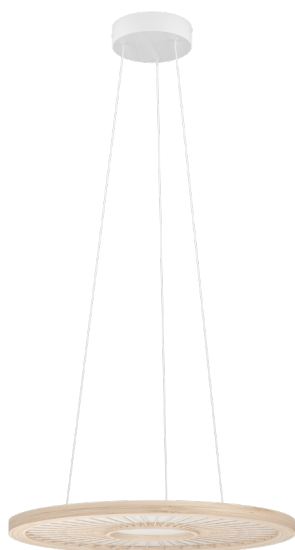

390297
DEHESA

Завантажено з e27.com.ua

General Information

Material number	390297
Type	pendant light
Product segment	Indoor
Theme	Crystal & Design
Energy efficiency class (EEI)	D

Dimensions

Article Height (in mm)	1500
Article Diameter (in mm)	610
Net Weight (in kg)	3.78

Material & Colour

Enclosure Material	aluminium, steel
Enclosure Colour	white
Cable Colour	white
Glass/Shade Material	wood
Glass/Shade Colour	natural

Functionality

Switch Type	without switch
Battery	No

390297
DEHESA