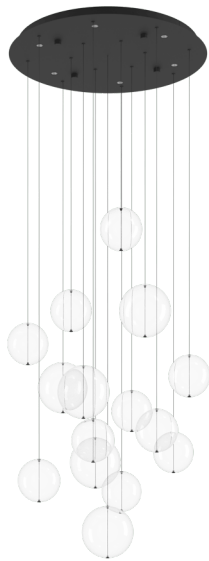

390333

ESPARDELLO

General Information

Material number	390333
Type	pendant light
Product segment	Indoor
Theme	Crystal & Design
Energy efficiency class (EEI)	F

Dimensions

Article Height (in mm)	1500
Article Diameter (in mm)	580
Net Weight (in kg)	7.05

Material & Colour

Enclosure Material	steel
Enclosure Colour	black
Glass/Shade Material	glass
Glass/Shade Colour	clear

Functionality

Switch Type	without switch
Battery	No

390333

ESPARDELLO

Technical Information