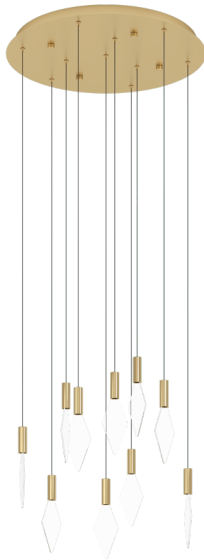

## MIRADOR

### General Information

Material number	390359
Type	pendant light
Product segment	Indoor
Theme	Crystal & Design
Energy efficiency class (EEI)	E

### Dimensions

Article Height (in mm)	1500
Article Diameter (in mm)	580
Net Weight (in kg)	5.71

### Material & Colour

Enclosure Material	steel
Enclosure Colour	brass, gold
Glass/Shade Material	plastic
Glass/Shade Colour	transparent