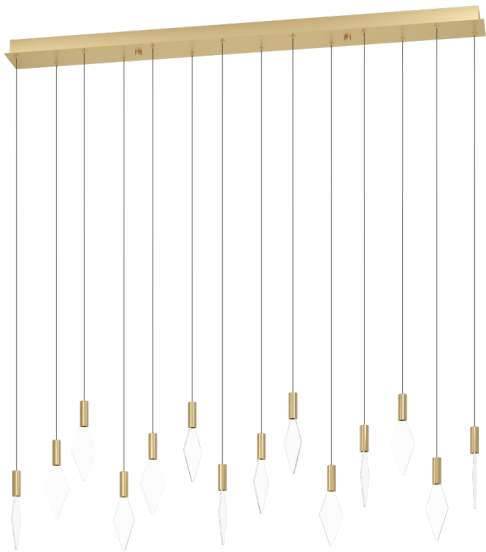

# 390362

## MIRADOR

### General Information

Material number	390362
Type	pendant light
Product segment	Indoor
Theme	Crystal & Design
Energy efficiency class (EEI)	F

### Dimensions

Article Height (in mm)	2200
Article Width (in mm)	120
Article Length (in mm)	1400
Net Weight (in kg)	5.37