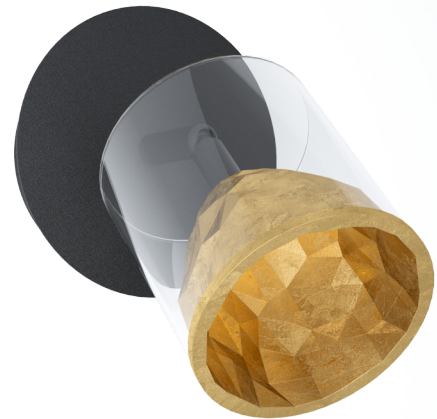

## 39573 MELITO

### General Information

Material number	39573
Type	spot
Product segment	Indoor
Theme	Crystal & Design

### Dimensions

Article Height (in mm)	190
Article Diameter (in mm)	120
Net Weight	0.619 Kilogram

### Material & Colour

Enclosure Material	steel, aluminium
Enclosure Colour	black, gold
Glass/Shade Material	glass
Glass/Shade Colour	clear