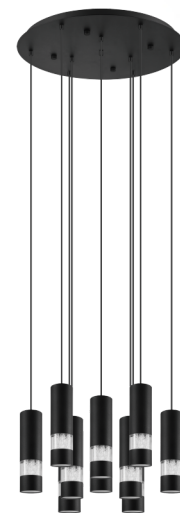

Technical Information

Protection Class	1
Mains Voltage	220-240V,50/60Hz
Operation Voltage	220-240V,50/60Hz

Technical changes reserved

EGLO Leuchten GmbH
Heiligkreuz 22 | 6136 Pill | Austria
Tel. +43 (0) 5242 / 6996 - 0
Fax: +43 (0) 5242 / 6996 - 938
www.eglo.com

my light | my style