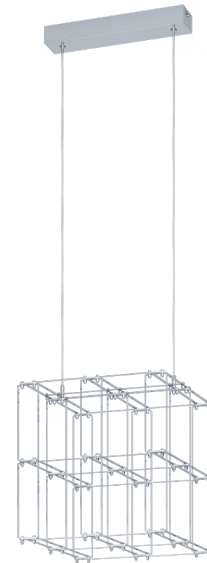

## 39729 FRONTERA

### General Information

Material number	39729
Type	pendant light
Product segment	Indoor
Theme	Crystal & Design

### Dimensions

Article Height (in mm)	1500
Article Width (in mm)	300
Article Length (in mm)	300

### Material & Colour

Enclosure Material	stainless steel
Enclosure Colour	chrome
Cable Colour	ZZKABFA_TR