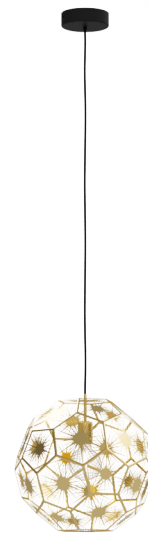

Illuminant 1

Illuminant Type (1)	E27

Technical changes reserved

EGLO Leuchten GmbH
Heiligkreuz 22 | 6136 Pill | Austria
Tel. +43 (0) 5242 / 6996 - 0
Fax: +43 (0) 5242 / 6996 - 938
www.eglo.com

my light | my style