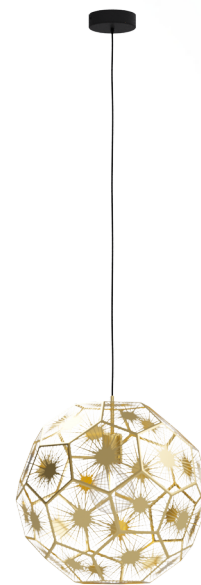

Illuminant 1

Illuminant Type (1)	E27

Technical changes reserved

EGLO Leuchten GmbH
Heiligkreuz 22 | 6136 Pill | Austria
Tel. +43 (0) 5242 / 6996 - 0
Fax: +43 (0) 5242 / 6996 - 938
www.eglo.com

my light | my style