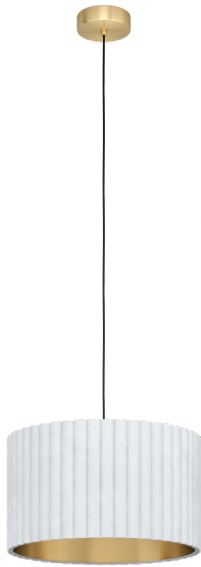

### General Information

Material number	39765
Type	pendant light
Product segment	Indoor
Theme	Crystal & Design

### Dimensions

Article Height (in mm)	1500
Article Diameter (in mm)	380
Net Weight	0.778 Kilogram

### Material & Colour

Enclosure Material	steel
Enclosure Colour	brushed brass
Cable Colour	black
Glass/Shade Material	velvet
Glass/Shade Colour	white, gold