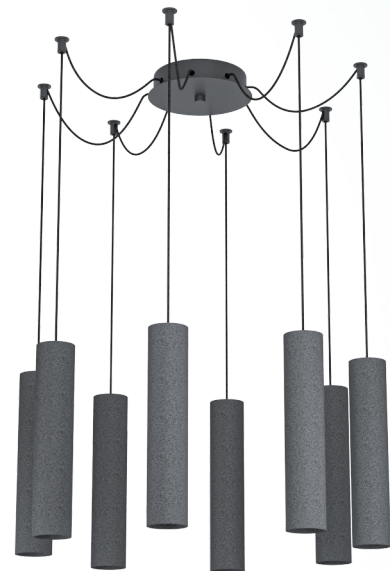

39824 MENTALONA

General Information

Material number	39824
Type	pendant light
Product segment	Indoor
Theme	Crystal & Design

Dimensions

Article Height (in mm)	1500
Article Diameter (in mm)	185

Material & Colour

Enclosure Material	steel
Enclosure Colour	anthracite
Cable Colour	ZZKABFA_ZS
Glass/Shade Material	Terrazzo
Glass/Shade Colour	black, white

Functionality

Switch Type	without switch
Battery	No

Technical Information

my light | my style

Socket Type (1)	GU10
Illuminant Type (1)	GU10-LED
Illuminant incl. (1)	INCLUSIVE
max. Wattage (1)	1X5W
Beamangle (in °)	38
Nominal Luminous Flux (in lm)	400
Equivalence With Incandescent Lamp (W)	65
Colour Temperature	3000K warm white
Nominal Lifetime (in h)	15000
Switching Cycles	15000
Colour Rendering Index (Ra, CRI)	>80
Energy Efficiency Class	A+
kW/1000h	5
Rated Lamp Power (0,1W precision)	5.3000
Colour Tolerance (LED, SDCM)	<6