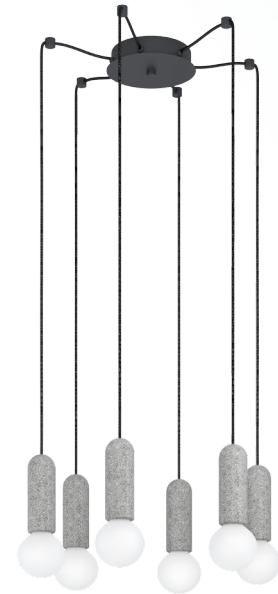

39833 GIACONECCHIA

General Information

Material number	39833
Type	pendant light
Product segment	Indoor
Theme	Vintage

Dimensions

Article Height (in mm)	1500
Article Diameter (in mm)	180

Material & Colour

Enclosure Material	steel
Enclosure Colour	anthracite
Cable Colour	ZZKABFA_SW
Glass/Shade Material	Terrazzo
Glass/Shade Colour	grey

Functionality

Switch Type	without switch
Battery	No

Technical Information

Protection Class	1
Mains Voltage	220-240V,50/60Hz
Operation Voltage	220-240V,50/60Hz

Illuminant 1

Technical changes reserved

EGLO Leuchten GmbH
 Heiligkreuz 22 | 6136 Pill | Austria
 Tel. +43 (0) 5242 / 6996 - 0
 Fax: +43 (0) 5242 / 6996 - 938
www.eglo.com