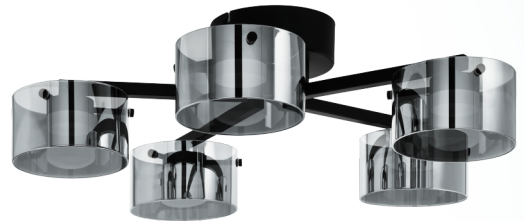

39874 COPILLOS

General Information

Material number	39874
Type	ceiling light
Product segment	Indoor
Theme	Crystal & Design

Dimensions

Article Height (in mm)	1500
Article Width (in mm)	150
Article Length (in mm)	930

Material & Colour

Enclosure Material	steel
Enclosure Colour	black
Glass/Shade Material	glass
Glass/Shade Colour	black-transparent

Functionality

Switch Type	without switch
Function	LED not replaceable 4-step dimming
Battery	No

my light | my style

Illuminant 1

Socket Type (1)	LED
Illuminant Type (1)	LED
Illuminant incl. (1)	INCLUSIVE
Kelvin Complete	ZZKELVI_3000
Light colour Complete	WARM WHITE
max. Wattage (1)	5X8W
Energy Efficiency Class	LED
Dimmable	Yes
Function	LED not replaceable 4-step dimming