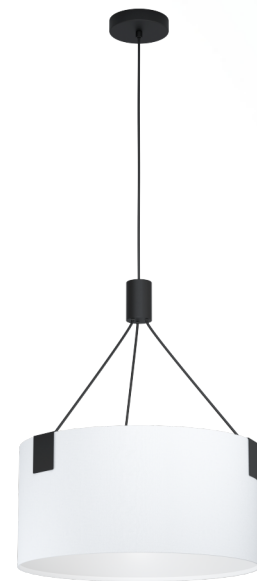

39882 TORTOLA

General Information

Material number	39882
Type	pendant light
Product segment	Indoor
Theme	Crystal & Design

Dimensions

Article Height (in mm)	1100
Article Diameter (in mm)	450

Material & Colour

Enclosure Material	steel
Enclosure Colour	black
Cable Colour	ZZKABFA_ZS
Glass/Shade Material	fabric
Glass/Shade Colour	taupe

Functionality

Switch Type	without switch
Battery	No

Technical Information

Protection Class	2
Mains Voltage	220-240V,50/60Hz
Operation Voltage	220-240V,50/60Hz