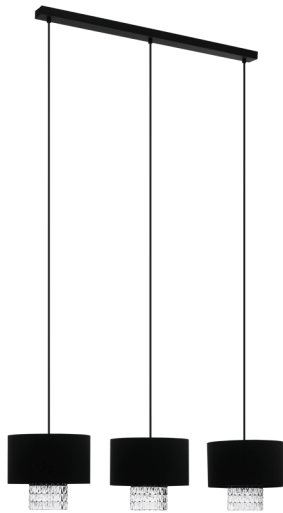

### General Information

Material number	39978
Type	pendant light
Product segment	Indoor
Theme	Crystal & Design

### Material & Colour

Enclosure Material	steel
Enclosure Colour	black
Cable Colour	textil-cable black
Glass/Shade Material	fabric, glass
Glass/Shade Colour	black, clear