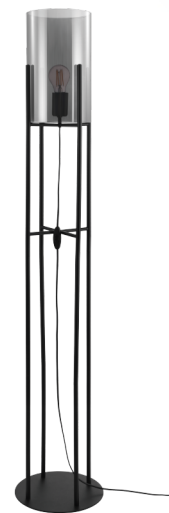

Technical Information

Protection Class	2
Mains Voltage	220-240V,50/60Hz
Operation Voltage	220-240V,50/60Hz

Technical changes reserved

EGLO Leuchten GmbH
Heiligkreuz 22 | 6136 Pill | Austria
Tel. +43 (0) 5242 / 6996 - 0
Fax: +43 (0) 5242 / 6996 - 938
www.eglo.com

my light | my style