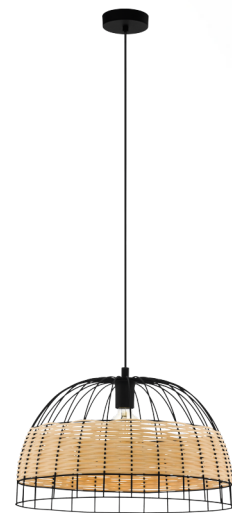

Technical Information

Protection Class	2
Mains Voltage	220-240V,50/60Hz
Operation Voltage	220-240V,50/60Hz

Technical changes reserved

EGLO Leuchten GmbH
Heiligkreuz 22 | 6136 Pill | Austria
Tel. +43 (0) 5242 / 6996 - 0
Fax: +43 (0) 5242 / 6996 - 938
www.eglo.com

my light | my style