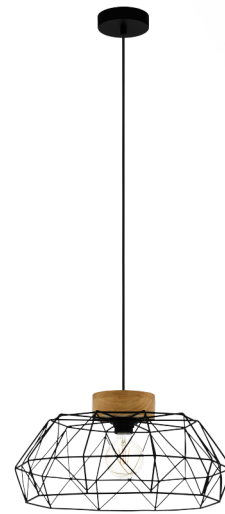

43364 PADSTOW

General Information

Material number	43364
Type	pendant light
Product segment	Indoor
Theme	Vintage

Dimensions

Article Height (in mm)	1100
Article Diameter (in mm)	445
Net Weight	1.65 Kilogram
Canopy Height (in mm)	25
Canopy Diameter (in mm)	105

Material & Colour

Enclosure Material	steel, wood
Enclosure Colour	black, natural
Cable Colour	ZZKABFA_SW

Functionality

Switch Type	without switch
Battery	No

Technical Information

Protection Class	2
Mains Voltage	220-240V,50/60Hz
Operation Voltage	220-240V,50/60Hz