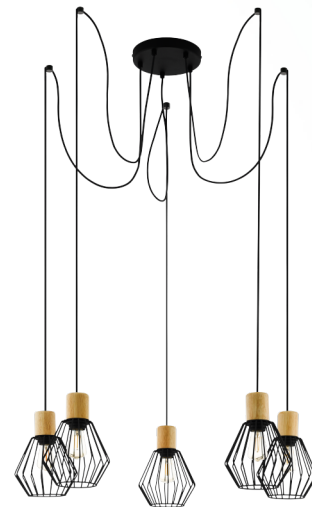

43379 PALMORLA

General Information

Material number	43379
Type	pendant light
Product segment	Indoor
Theme	Vintage

Dimensions

Article Height (in mm)	1300
Article Diameter (in mm)	845
Net Weight	3.119 Kilogram
Canopy Height (in mm)	25
Canopy Diameter (in mm)	180

Material & Colour

Enclosure Material	steel, wood
Enclosure Colour	black, brown
Cable Colour	ZZKABFA_SW

Functionality

Switch Type	without switch
Battery	No

Technical Information

Protection Class	1
Mains Voltage	220-240V,50/60Hz
Operation Voltage	220-240V,50/60Hz