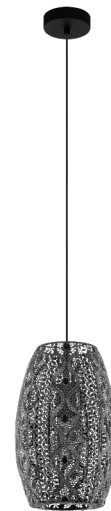

Technical Information

Protection Class	2
Mains Voltage	220-240V,50/60Hz
Operation Voltage	220-240V,50/60Hz

Technical changes reserved

EGLO Leuchten GmbH
Heiligkreuz 22 | 6136 Pill | Austria
Tel. +43 (0) 5242 / 6996 - 0
Fax: +43 (0) 5242 / 6996 - 938
www.eglo.com

my light | my style