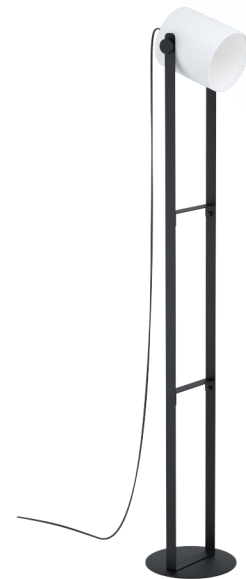

Technical Information

Protection Class	2
Mains Voltage	220-240V,50/60Hz
Operation Voltage	220-240V,50/60Hz

Technical changes reserved

EGLO Leuchten GmbH
Heiligkreuz 22 | 6136 Pill | Austria
Tel. +43 (0) 5242 / 6996 - 0
Fax: +43 (0) 5242 / 6996 - 938
www.eglo.com

my light | my style