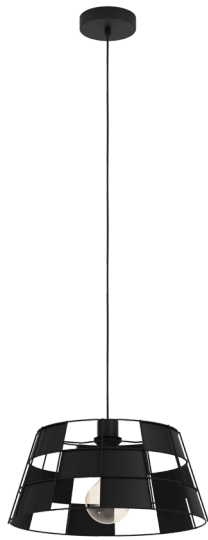

43892

PONTEFRACT

General Information

Material number	43892
Type	pendant light
Product segment	Indoor
Theme	Vintage

Dimensions

Article Height (in mm)	1100
Article Diameter (in mm)	420
Net Weight (in kg)	1.28

Material & Colour

Enclosure Material	steel
Enclosure Colour	black
Cable Colour	textil-cable black

Functionality

Switch Type	without switch
Battery	No

43892

PONTEFRACT

Technical Information

Protection Degree	IP20
Protection Class	2
Mains Voltage	220-240V,50/60Hz
Operation Voltage	220-240V,50/60Hz
max. Wattage (1)	1X40W