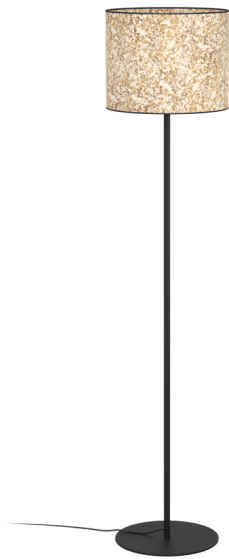

## BUTTERBURN

### General Information

Material number	43939
Type	floor light
Product segment	Indoor
Theme	Vintage

### Dimensions

Article Height (in mm)	1620
Article Diameter (in mm)	360
Net Weight (in kg)	4.11
Base Diameter (in mm)	320

### Material & Colour

Enclosure Material	steel
Enclosure Colour	black
Cable Colour	black
Glass/Shade Material	fabric with birch leaves
Glass/Shade Colour	beige, green