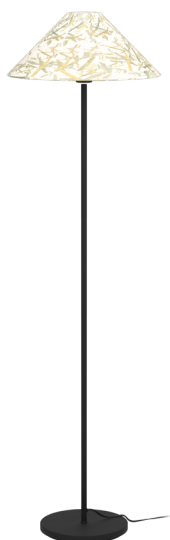

## General Information

Material number	43945
Type	floor light
Product segment	Indoor
Theme	Vintage

## Dimensions

Article Height (in mm)	1465
Article Diameter (in mm)	420
Net Weight (in kg)	3.93
Base Diameter (in mm)	250

## Material & Colour

Enclosure Material	steel
Enclosure Colour	black
Cable Colour	black
Glass/Shade Material	fabric with bamboo leaves
Glass/Shade Colour	white, green