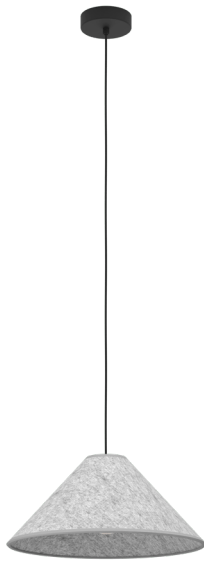

43984
ALSAGER

General Information

Material number	43984
Type	pendant light
Product segment	Indoor
Theme	Vintage

Dimensions

Article Height (in mm)	1100
Article Diameter (in mm)	410
Net Weight (in kg)	0.52

Material & Colour

Enclosure Material	steel
Enclosure Colour	black
Cable Colour	textil-cable black
Glass/Shade Material	felt
Glass/Shade Colour	grey

Functionality

Switch Type	without switch
Battery	No

43984 ALSAGER

Technical Information