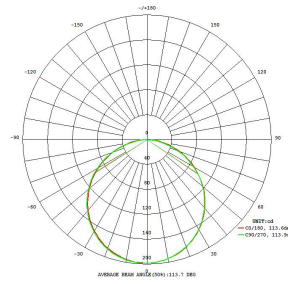

64512

FUEVA-C PRO

Общая информация

Material number	64512
Type	встраиваемый светильник
Product segment	Professional light
Theme	professional light

Размеры

Article Diameter (in mm)	170
Installation Depth (in mm)	30
Cutout (in mm)	155
Article Overhang (in mm)	30

64512

FUEVA-C PRO

Техническая информация

Protection Degree	IP20
Protection Class	2
Mains Voltage	220-240V,50/60Hz
Dimmable	Yes
Risk Group	1
max. Wattage (1)	10,5W

Источник света □

Socket Type (1)	LED
Illuminant Type (1)	LED
Illuminant incl. (1)	INKLUSIV
Lumen with Cover	510
Equivalence With Incandescent Lamp (W)	82
Color Temperature	18
Switching Cycles	15000
Colour Rendering Index (Ra, CRI)	>80
Energy Efficiency Class	LED - A+
Dimmable	Yes
Function	несменный LED упр- с пульта ДУ и приложения BLE, CCT, RGB
Rated Lamp Power (0,1W precision)	10.4000
Color Tolerance (LED, SDCM)	<6