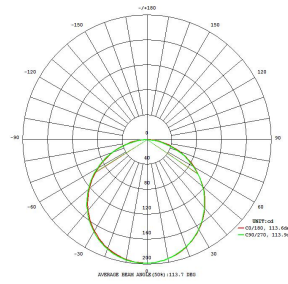

64515

FUEVA-C PRO

Общая информация

Material number	64515
Type	встраиваемый светильник
Product segment	Professional light
Theme	professional light

Размеры

Article Diameter (in mm)	170
Installation Depth (in mm)	30
Cutout (in mm)	155
Article Overhang (in mm)	30

64515

FUEVA-C PRO

Техническая информация

Protection Degree	IP20
Protection Class	2
Mains Voltage	220-240V,50/60Hz
Dimmable	Yes
Risk Group	1
max. Wattage (1)	10,5W

Источник света □

Socket Type (1)	LED
Illuminant Type (1)	LED
Illuminant incl. (1)	INKLUSIV
Lumen with Cover	510
Equivalence With Incandescent Lamp (W)	82
Color Temperature	18
Switching Cycles	15000
Colour Rendering Index (Ra, CRI)	>80
Energy Efficiency Class	LED - A+
Dimmable	Yes
Function	несменный LED упр- с пульта ДУ и приложения BLE, CCT, RGB
Rated Lamp Power (0,1W precision)	10.4000
Color Tolerance (LED, SDCM)	<6