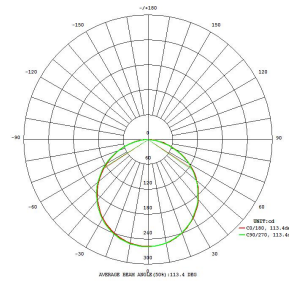

64517

FUEVA-C PRO

Общая информация

Material number	64517
Type	встраиваемый светильник
Product segment	Professional light
Theme	professional light

Размеры

Article Diameter (in mm)	225
Installation Depth (in mm)	30
Cutout (in mm)	207
Net Weight	0,775 Kilogram
Article Overhang (in mm)	30