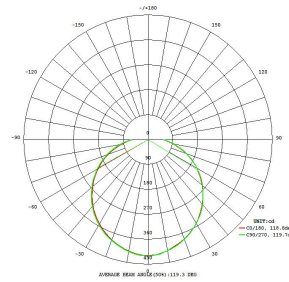

64529

CAPASSO-C PRO

Общая информация

Material number	64529
Type	настенно-потол. светильни
Product segment	Professional light
Theme	professional light

Размеры

Article Height (in mm)	85
Article Diameter (in mm)	340
Net Weight	1,484 Kilogram

64529

CAPASSO-C PRO

Техническая информация

Protection Degree	IP20
Protection Class	2
Mains Voltage	220-240V,50/60Hz
Dimmable	No
Risk Group	1
max. Wattage (1)	17W

Источник света □

Equivalence With Incandescent Lamp (W)	133
Color Temperature	18
Colour Rendering Index (Ra, CRI)	>80
Energy Efficiency Class	A+
Rated Lamp Power (0,1W precision)	17
Color Tolerance (LED, SDCM)	<6