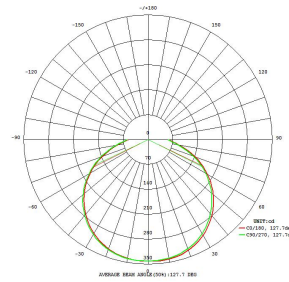

64536 BERAMO-C PRO

Общая информация

Material number	64536
Type	настенно-потол. светильни
Product segment	Professional light
Theme	professional light

Размеры

Article Height (in mm)	70
Article Diameter (in mm)	290
Net Weight	1,221 Kilogram

Материал & Цвет

Enclosure Material	сталь
Enclosure Colour	белый
Glass/Shade Material	пластик
Glass/Shade Color	белый

Функциональность

Switch Type	нет
Function	несменный LED упр- с пульта ДУ и приложения BLE, CCT, RGB
Battery	No