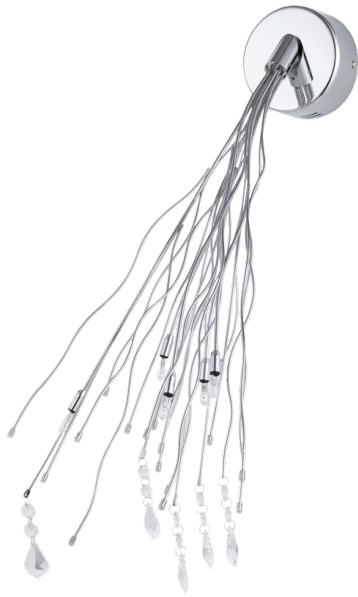

86917
SCORPI

General Information

Material number	86917
Type	wall light
Product segment	Indoor
Theme	sonstige / nicht zuordenbar

Dimensions

Article Height (in mm)	640
Article Diameter (in mm)	340
Net Weight	1.643 Kilogram

Technical Information

Protection Degree	IP20
Protection Class	1
max. Wattage (1)	5X20W

Illuminant 1

Socket Type (1)	G4
Illuminant Type (1)	G4
Illuminant incl. (1)	Inclusive
Equivalence With Incandescent Lamp (W)	30
Colour Temperature	2700K warm white
Switching Cycles	8000
Colour Rendering Index (Ra, CRI)	100
Energy Efficiency Class	C
kW/1000h	Technical changes reserved 21
Rated Lamp Power (0,1W precision)	1,20