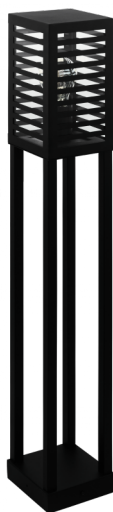

900139 ALAMONTE 3

General Information

Material number	900139
Type	floor light
Product segment	Outdoor
Theme	sonstige / nicht zuordenbar

Dimensions

Article Height (in mm)	1000
Article Width (in mm)	150
Article Length (in mm)	150
Net Weight (in kg)	5.8 Kilogram

Material & Colour

Enclosure Material	aluminium, steel
Enclosure Colour	black

Functionality

Switch Type	without switch
Battery	No

900139

ALAMONTE 3

Technical Information

Protection Degree	IP44
Protection Class	1
Mains Voltage	220-240V,50/60Hz
Operation Voltage	220-240V,50/60Hz
max. Wattage (1)	1X60W

Illuminant 1

Illuminant Type (1)	E27
Illuminant incl. (1)	Exclusive
Socket Type (1)	E27

E27

1X60
W

IP44