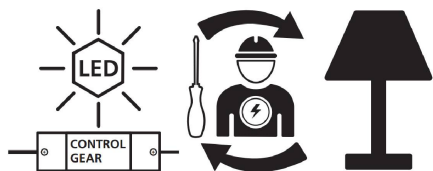

OFF

CONTROL GEAR

13

15

Bluetooth
Zigbee

14

1

2