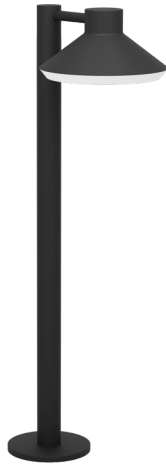

900689

NINNARELLA

General Information

Material number	900689
Type	pedestal light
Product segment	Outdoor
Theme	sonstige / nicht zuordenbar
Energy efficiency class (EEI)	F

Dimensions

Article Height (in mm)	745
Article Width (in mm)	205
Article Length (in mm)	250
Net Weight (in kg)	0.93

Material & Colour

Enclosure Material	steel
Enclosure Colour	black
Glass/Shade Material	plastic
Glass/Shade Colour	white

Functionality

Switch Type	without switch
Battery	No

900689

NINNARELLA

Technical Information