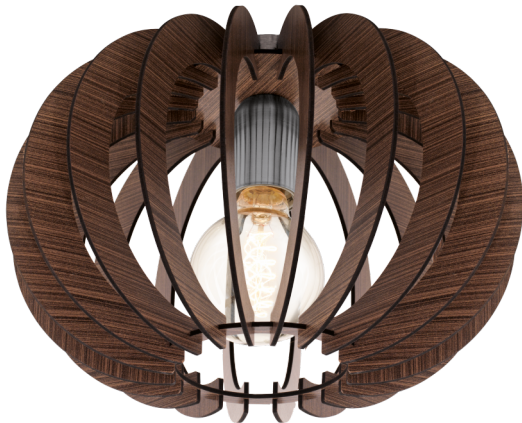

## STELLATO

### General Information

Material number	95021
Type	ceiling light
Product segment	Indoor
Theme	Lamellenleuchten

### Dimensions

Article Height (in mm)	205
Article Diameter (in mm)	300
Net Weight	0.704 Kilogram

### Material & Colour

Enclosure Material	steel
Enclosure Colour	satin nickel
Glass/Shade Material	wood
Glass/Shade Colour	dark brown