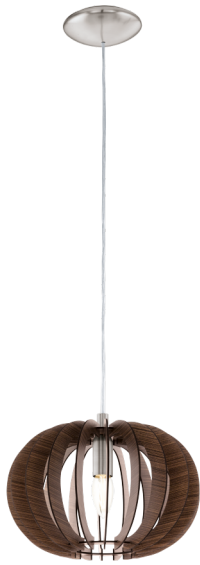

95023 STELLATO

General Information

Material number	95023
Type	pendant light
Product segment	Indoor
Theme	Lamellenleuchten

Dimensions

Article Height (in mm)	1300
Article Diameter (in mm)	300
Net Weight	0.883 Kilogram

Material & Colour

Enclosure Material	steel
Enclosure Colour	satın nickel
Glass/Shade Material	wood
Glass/Shade Colour	dark brown

Functionality

Switch Type	without switch
Battery	No

Technical Information

Protection Degree	IP20
Protection Class	2
Mains Voltage	220-240V,50/60Hz
Operation Voltage	220-240V,50/60Hz
max. Wattage (1)	1X60W

95023 STELLATO

Illuminant 1

Illuminant Type (1)	E27
Illuminant incl. (1)	Exclusive
Socket Type (1)	E27

E27

1X60
W