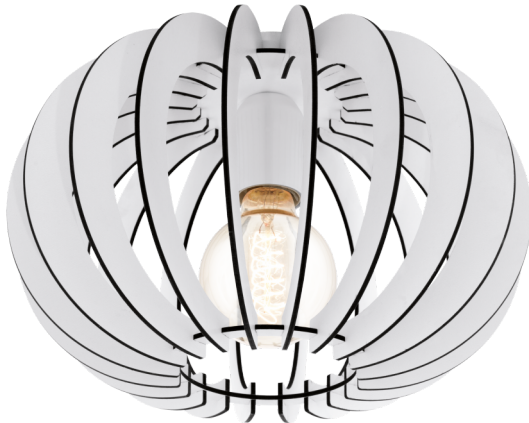

95028

STELLATO

General Information

Material number	95028
Type	ceiling light
Product segment	Indoor
Theme	Lamellenleuchten

Dimensions

Article Height (in mm)	205
Article Diameter (in mm)	300
Net Weight	0.721 Kilogram

Material & Colour

Enclosure Material	steel
Enclosure Colour	white
Glass/Shade Material	wood
Glass/Shade Colour	white

Functionality

Switch Type	without switch
Battery	No

Technical Information

Protection Degree	IP20
Protection Class	1
Mains Voltage	220-240V,50/60Hz
Operation Voltage	220-240V,50/60Hz
max. Wattage (1)	1X60W

95028 STELLATO

Illuminant 1

Illuminant Type (1)	E27
Illuminant incl. (1)	Exclusive
Socket Type (1)	E27

E27

1X60
W