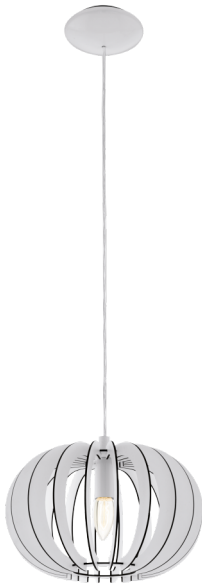

95031

STELLATO

General Information

Material number	95031
Type	pendant light
Product segment	Indoor
Theme	Lamellenleuchten

Dimensions

Article Height (in mm)	1300
Article Diameter (in mm)	300
Net Weight	0.9 Kilogram

Material & Colour

Enclosure Material	steel
Enclosure Colour	white
Glass/Shade Material	wood
Glass/Shade Colour	white

Functionality

Switch Type	without switch
Battery	No

Technical Information

Protection Degree	IP20
Protection Class	2
Mains Voltage	220-240V,50/60Hz
Operation Voltage	220-240V,50/60Hz
max. Wattage (1)	1X60W

95031 STELLATO

Illuminant 1

Illuminant Type (1)	E27
Illuminant incl. (1)	Exclusive
Socket Type (1)	E27